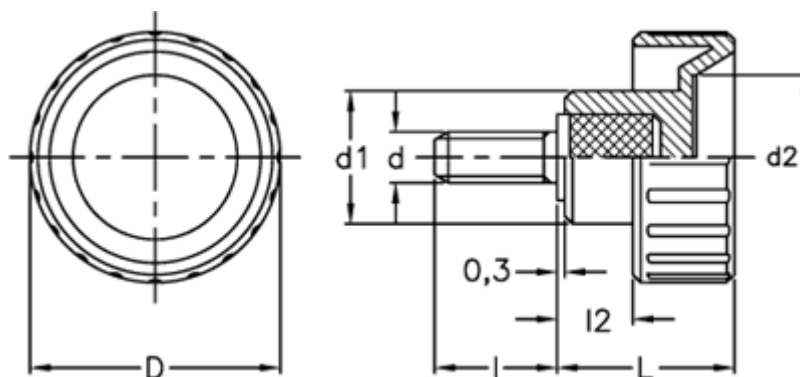

Data Sheet

Article number: 2302006755

Description: E+G Fluted grip knob
BT.32 p-M8x25

Measures

d	= 32
d1	= 17
d2	= 21
d 6g	= M8
l	= 25
L	= 22.0
l2	= 9.0